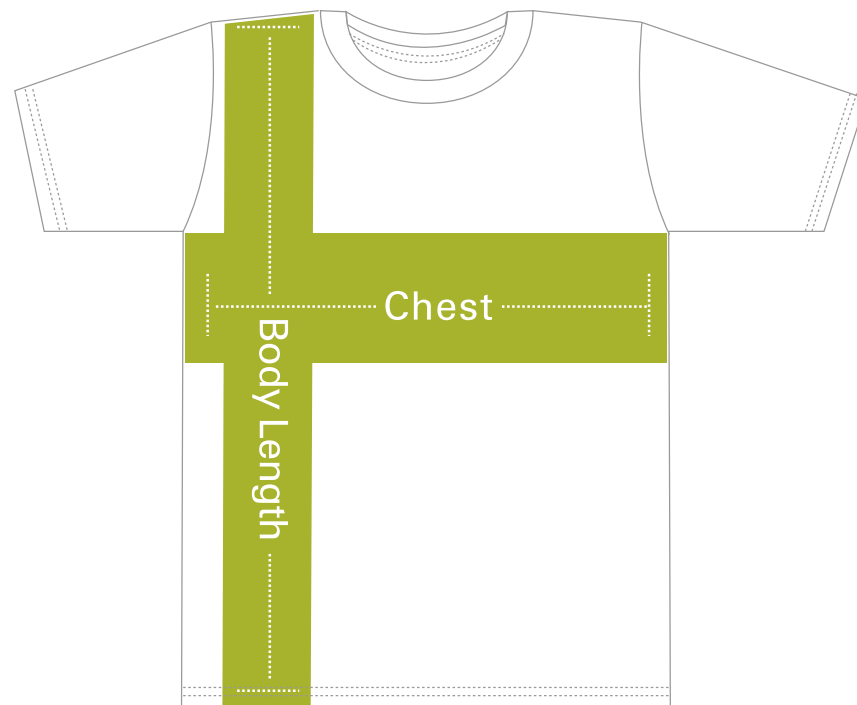

Size Chart

Men/Unisex Shirts

Mens	S	M	L	XL	XXL
Chest (cm)	50	53	56	59	62
Body Length (cm)	67	70	73	76	79

Chest:

Measure straight across the chest from underarm to underarm.
Be sure to keep tape level straight for a more accurate measurement.

Body Length:

Measure from the highest point of the shoulder to the bottom of shirt.
Be sure to keep tape level straight for a more accurate measurement.

This sizing chart is approximate. For more detailed information,
please see garment specifications or contact a customer service representative.